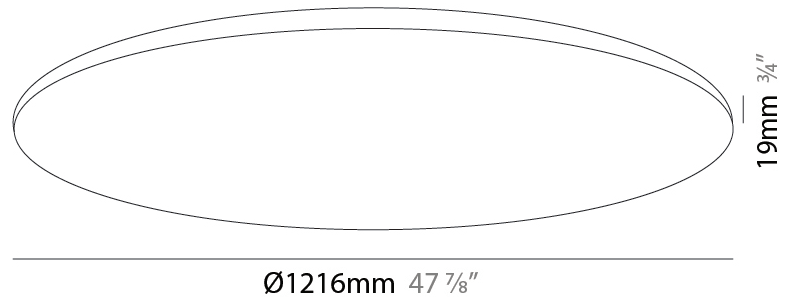

INFINITE ROUND RECESSED

A56181- -

base number   Color   Finish
Temperature   Options

PROJECT
TYPE
SPECIFIER
QUANTITY
DATE

1. To build a product code in our configurator select the specify button on the base model # product page
2. To build a manual product code on this datasheet choose from the options listed below in blue font and add the suffix to the base model #

GENERAL

Series: Infinite Round
Partner: Ivela
Division: Architectural
Installation: Recessed
Product Type: Panels
Mounting Location: Ceiling
Light Distribution: Direct

PHYSICAL

Shape: Round
Diameter (mm): 1216
Diameter (in): 47 7/8
Height (mm): 19
Height (in): 3/4
Diffuser: PMMA - Opal
Fixture Finish: WHI / BLK / GLD
Fixture Material: Aluminum

ELECTRICAL

Lamp Type: LED
Input Wattage (W): 76
Dimming: Tri-Mode (Non-Dimming and Phase Dimming (120Vac only) and 0-10V Dimming)
Driver Included: No
Driver Location: Remote
Driver Type: Constant Voltage - Universal
Driver Class: Class 2
Housing: ENCP 5 (ERP) ENCP 8 (SC Power)
Input Voltage (V): 120 - 277
Output Voltage (V): 24

LED

Color Temperature (°K): 2700 / 3000 / 3500 / 4000
Max. Delivered Lumen (lm): 4560 / 4750 / 4891 / 5035
Nominal Lumen (lm): 9120 / 9500 / 9783 / 10070
CRI: >93 CRI
Lamp Life (hrs): 50000

OPTICAL

RATINGS AND CERTIFICATIONS

Certified By: CSA Certified to UL and CSA Standards
IP rating: IP20