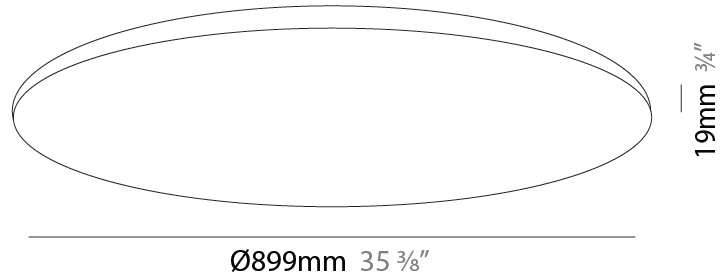

INFINITE ROUND RECESSED

A56180- -

base number   Color   Finish
Temperature   Options

1. To build a product code in our configurator select the specify button on the base model # product page
2. To build a manual product code on this datasheet choose from the options listed below in blue font and add the suffix to the base model #

GENERAL

Series: Infinite Round
Partner: Ivela
Division: Architectural
Installation: Recessed
Product Type: Panels
Mounting Location: Ceiling
Light Distribution: Direct

PHYSICAL

Shape: Round
Diameter (mm): 899
Diameter (in): 35 ³/₈
Height (mm): 19
Height (in): 3/4
Diffuser: PMMA - Opal
Fixture Finish: WHI / BLK / GLD
Fixture Material: Aluminum

ELECTRICAL

Lamp Type: LED
Input Wattage (W): 56
Dimming: Tri-Mode (Non-Dimming and Phase Dimming (120Vac only) and 0-10V Dimming)
Driver Included: No
Driver Location: Remote
Driver Type: Constant Voltage - Universal
Driver Class: Class 2
Housing: ENCP 5 (ERP) ENCP 8 (SC Power)
Input Voltage (V): 120 - 277
Output Voltage (V): 24

LED

Color Temperature (°K): 2700 / 3000 / 3500 / 4000
Max. Delivered Lumen (lm): 3360 / 3500 / 3604 / 3710
Nominal Lumen (lm): 6720 / 7000 / 7208 / 7420
CRI: >93 CRI
Lamp Life (hrs): 50000

OPTICAL

RATINGS AND CERTIFICATIONS

Certified By: CSA Certified to UL and CSA Standards
IP rating: IP20

PROJECT
TYPE
SPECIFIER
QUANTITY
DATE