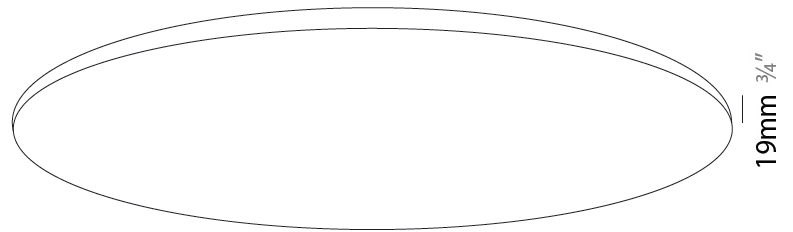

PROJECT	_____
TYPE	_____
SPECIFIER	_____
QUANTITY	_____
DATE	_____

INFINITE ROUND SURFACE

A52031- _____ - _____
base number   Color   Finish
                         Temperature   Options

1. To build a product code in our configurator select the specify button on the base model # product page
2. To build a manual product code on this datasheet choose from the options listed below in blue font and add the suffix to the base model #

GENERAL

Series: Infinite Round
Partner: Ivela
Division: Architectural
Installation: Surface
Product Type: Panels
Mounting Location: Ceiling
Light Distribution: Direct

PHYSICAL

Shape: Round
Diameter (mm): 1216
Diameter (in): 47 ⁷/₈
Height (mm): 19
Height (in): 3/4
Diffuser: PMMA - Opal
[Fixture Finish: WHI / BLK / GLD](#)
Fixture Material: Aluminum

ELECTRICAL

Lamp Type: LED
Input Wattage (W): 76
Dimming: Tri-Mode (Non-Dimming and Phase Dimming (120Vac only) and 0-10V Dimming)
Driver Included: No
Driver Location: Remote
Driver Type: Constant Voltage - Universal
Driver Class: Class 2
Housing: ENCP 5 (ERP) ENCP 8 (SC Power)
Input Voltage (V): 120 - 277
Output Voltage (V): 24

LED

[Color Temperature (°K): 2700 / 3000 / 3500 / 4000](#)
Max. Delivered Lumen (lm): 4560 / 4750 / 4908 / 5035
Nominal Lumen (lm): 9120 / 9500 / 9783 / 10070
CRI: >93 CRI
Lamp Life (hrs): 50000

OPTICAL

RATINGS AND CERTIFICATIONS

Certified By: CSA Certified to UL and CSA Standards
IP rating: IP20

Ø1216mm 47 ⁷/₈"

19mm ³/₄"